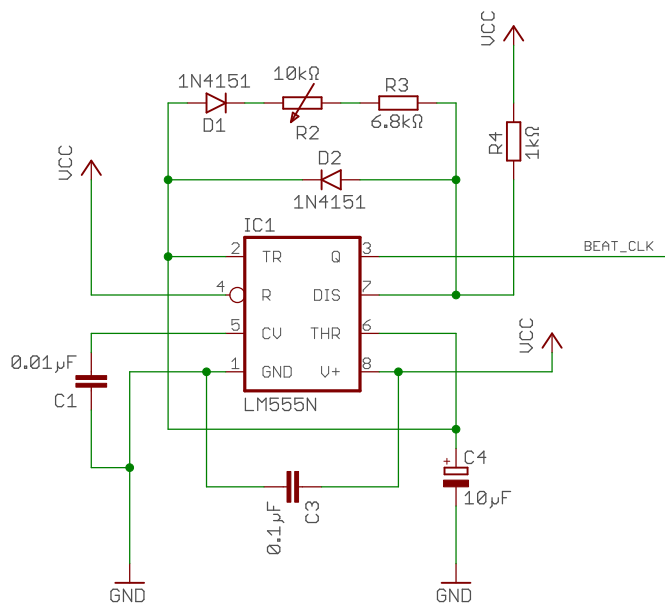

Beat Counter

Beat Generator

Beat LED

Power

Outmoded Sequencer

TITLE: Outmoded Sequencer 1

Document Number:

REV:

Sheet: 3/4

Tone Generator

Speaker Driver / Line Out

Outmoded Sequencer

TITLE: Outmoded Sequencer 1

Document Number:

REV:
5

Date: 31/08/16 22:50

Sheet: 4/4