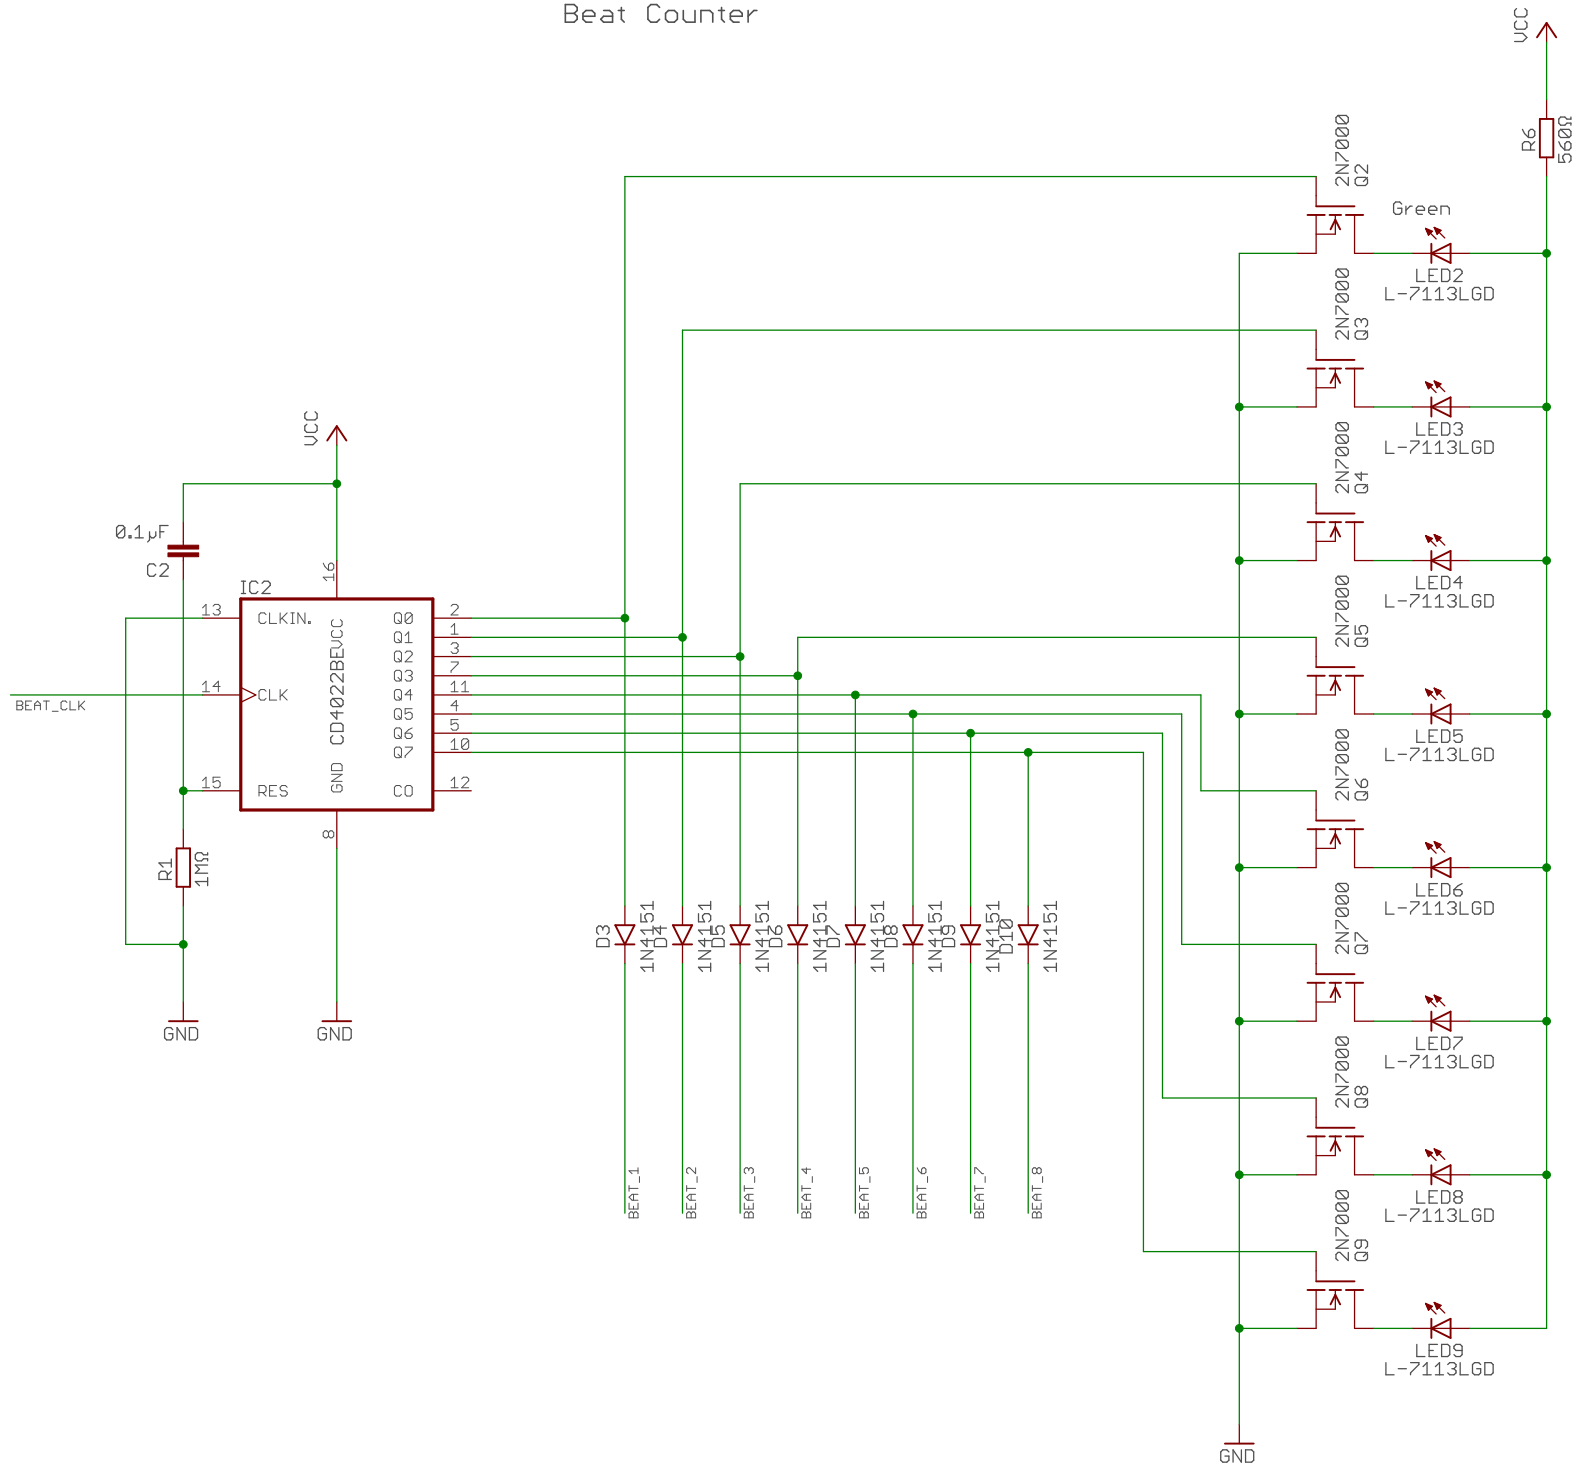

Beat Counter

Beat Generator

Beat LED

Power

Outmoded Sequencer

TITLE: Outmoded Sequencer 1

Document Number:

REV:

5

Date: 31/08/16 22:50

Sheet: 1/4

Programming Matrix

Outmoded Sequencer

TITLE: Outmoded Sequencer 1

Document Number:

REV:
5

Sheet: 3/4

Tone Generator

Speaker Driver / Line Out

Outmoded Sequencer

TITLE: Outmoded Sequencer 1

Document Number:

REV:
5

Date: 31/08/16 22:50

Sheet: 4/4