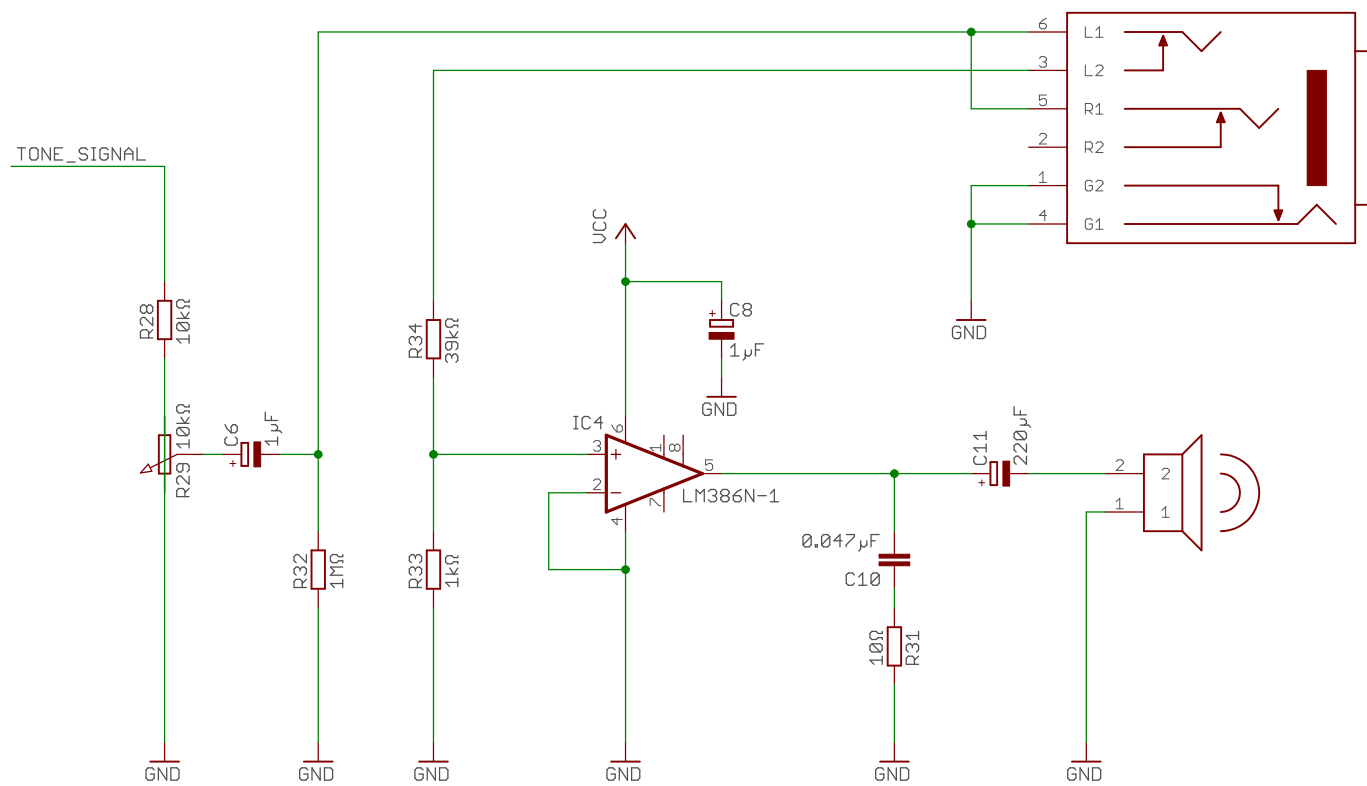

Speaker Driver / Line Out

Outmoded Sequencer

TITLE: Outmoded Sequencer 1

Document Number:

REV:
5

Date: 31/08/16 22:50

Sheet: 4/4