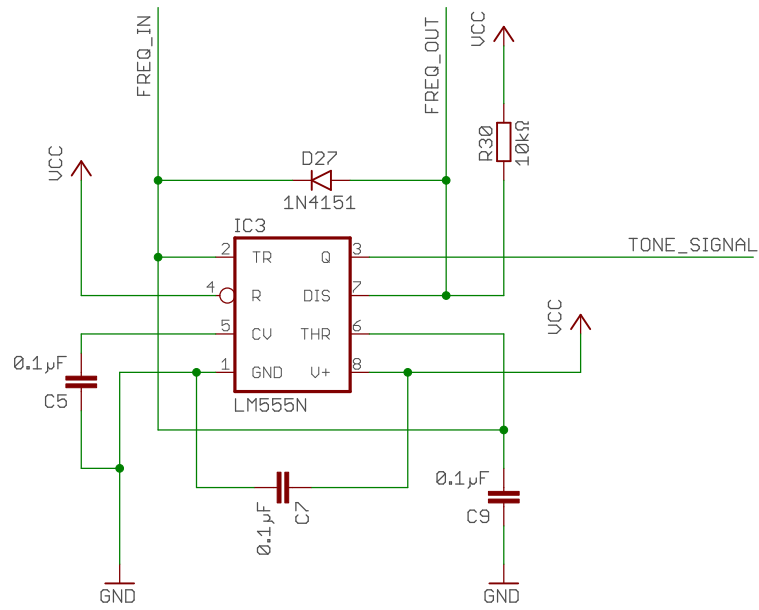

Sheet: 3/4

Tone Generator

Speaker Driver / Line Out

Outmoded Sequencer

TITLE: Outmoded Sequencer 1

Document Number:

REV:
5

Date: 31/08/16 22:50